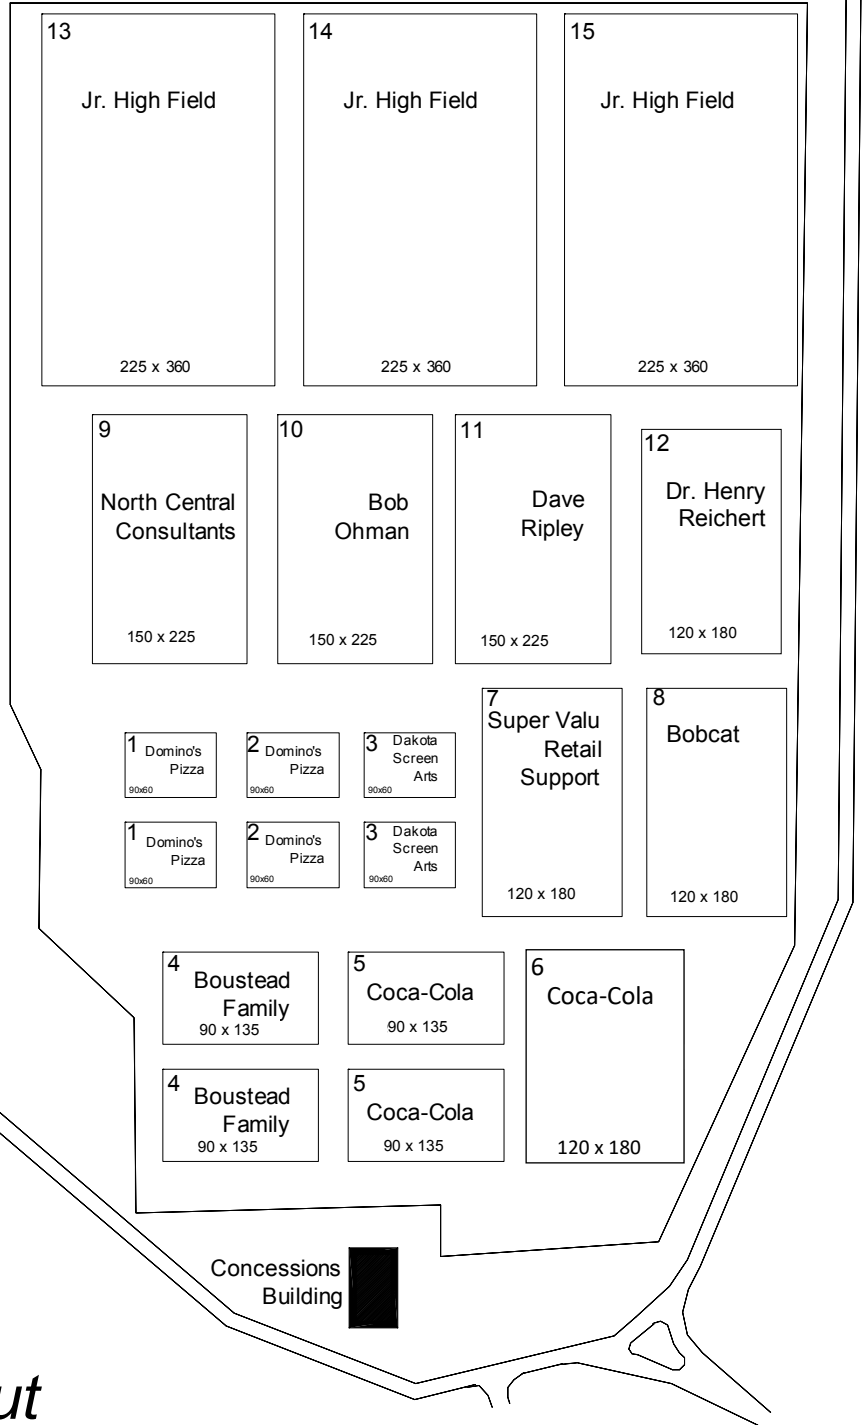

BSL Fall Field Layout			
Grade	Field #	Field Name	Parking Lot
Pre-K-K	1	Domino's Pizza	EC
Pre-K-K	2	Domino's Pizza	EC
Pre-K-K	3	Dakota Screen Arts	EC
1	4	Boustead Family	NE
1	5	Coca-Cola	NE
2-3	6	Coca-Cola	NE
2-3	7	Super Valu Retail Support	NE & EC
2-3	8	Bobcat	NE & EC
4-8	9	North Central Consultants	NE & EC
4-8	10	Bob Ohman	NE & EC
4-8	11	Dave Ripley	NE & EC
2-3	12	Dr. Henry Reichert	NE & EC
High Sch	13	Jr. High Field	SW
High Sch	14	Jr. High Field	SW
High Sch	15	Jr. High Field	SW

Cottonwood Park Soccer Field Layout FALL